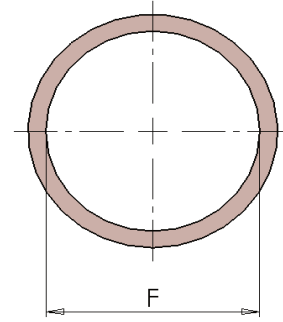

**RM00 Rondella di Rame Metrica**

Metric copper washer

	part number	Dimensions		
		F		
○	RM00-06	M6		
○	RM00-08	M8		
○	RM00-10	M10		
○	RM00-12	M12		
○	RM00-14	M14		
○	RM00-16	M16		
○	RM00-18	M18		
○	RM00-20	M20		
○	RM00-20-26	M20		
○	RM00-22	M22		
○	RM00-26	M26		
○	RM00-28-34	M28		
○	RM00-30	M30		

**RG00 Rondella di Rame BSP**

BSP copper washer

	part number	Dimensions		
		F		
○	RG00-02	G 1/8"		
○	RG00-04	G 1/4"		
○	RG00-06	G 3/8"		
○	RG00-08	G 1/2"		
○	RG00-10	G 5/8"		
○	RG00-12	G 3/4"		
○	RG00-16	G 1"		
○	RG00-20	G 1.1/4"		
○	RG00-24	G 1.1/2"		
○	RG00-32	G 2"		