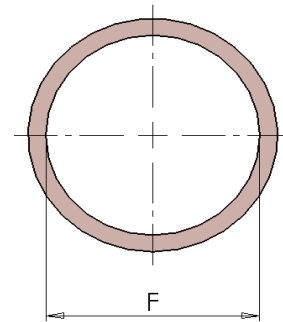

**RM00 Rondella di Rame Metrica**

Metric copper washer

	part number	Dimensions		
		F		
○	RM00-06	M6		
○	RM00-08	M8		
○	RM00-10	M10		
○	RM00-12	M12		
○	RM00-14	M14		
○	RM00-16	M16		
○	RM00-18	M18		
○	RM00-20	M20		
○	RM00-20-26	M20		
○	RM00-22	M22		
○	RM00-26	M26		
○	RM00-28-34	M28		
○	RM00-30	M30		

**RG00 Rondella di Rame BSP**

BSP copper washer

	part number	Dimensions		
		F		
○	RG00-02	G 1/8"		
○	RG00-04	G 1/4"		
○	RG00-06	G 3/8"		
○	RG00-08	G 1/2"		
○	RG00-10	G 5/8"		
○	RG00-12	G 3/4"		
○	RG00-16	G 1"		
○	RG00-20	G 1.1/4"		
○	RG00-24	G 1.1/2"		
○	RG00-32	G 2"		